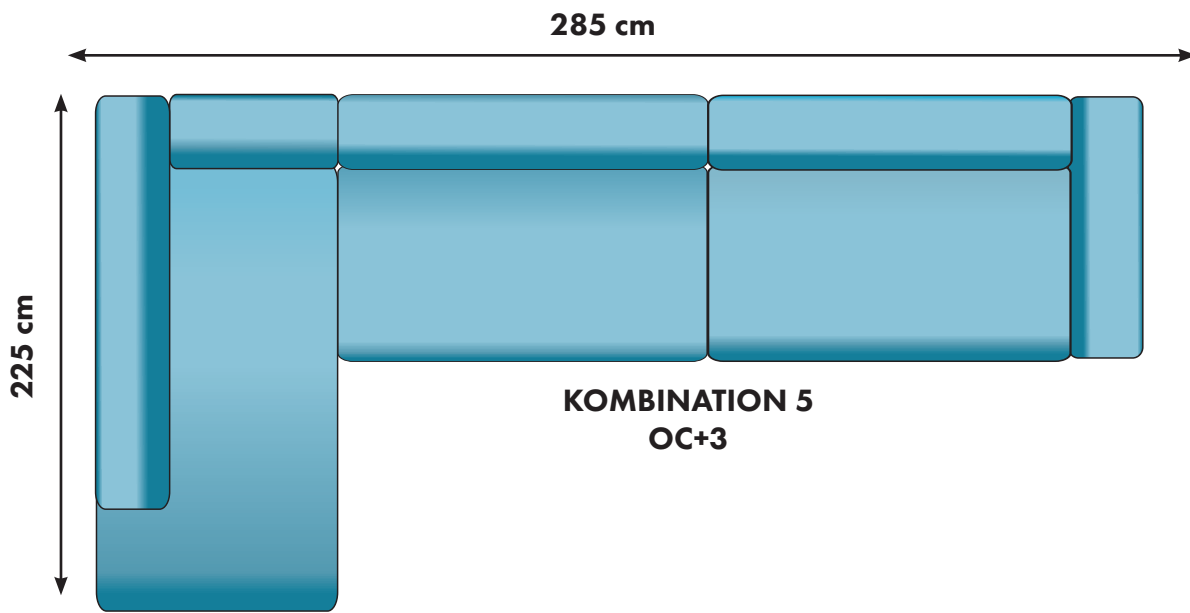

8000:-

9300:-

4400:-/5400/5900/6900:-

4000:-

ÖPPET AVSLUT  
95 cm

11500:-

DIVAN  
89cm

10300:-

**2(120)+2(120)**  
**260 cm**

**19200:-**

26700:-

28000:-

31000:-

32300:-

22700:-

21400:-