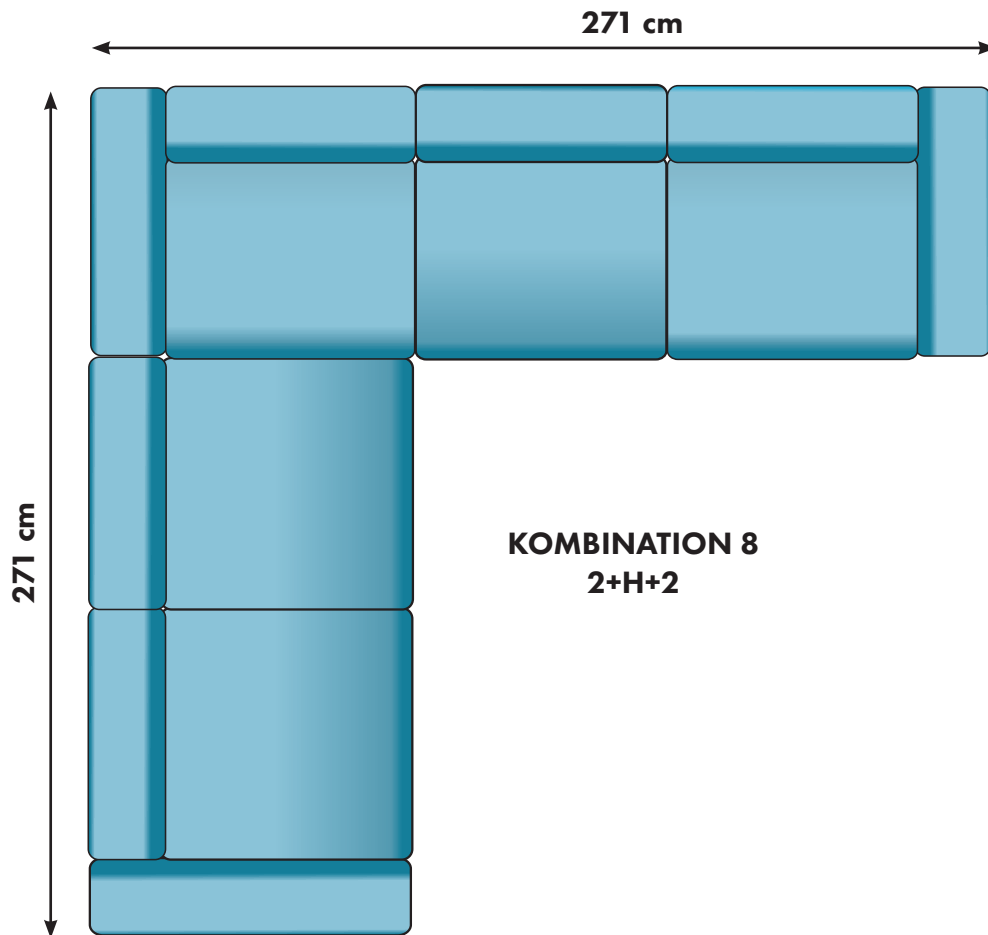

98 cm

SITTDJUP 59 cm

43 cm

87 cm

**PALL**

90/120/150/180 cm

förvaring +900:-

3700:-/4600:-/5000:-/5900:-

**RUND PALL**

Diameter 90 cm

3700:-

10100:-

10100:-

8800:-

8800:-

9000:-

24800:-

26000:-

27400:-

28600:-

24400:-

23200:-

18800:-

17600:-