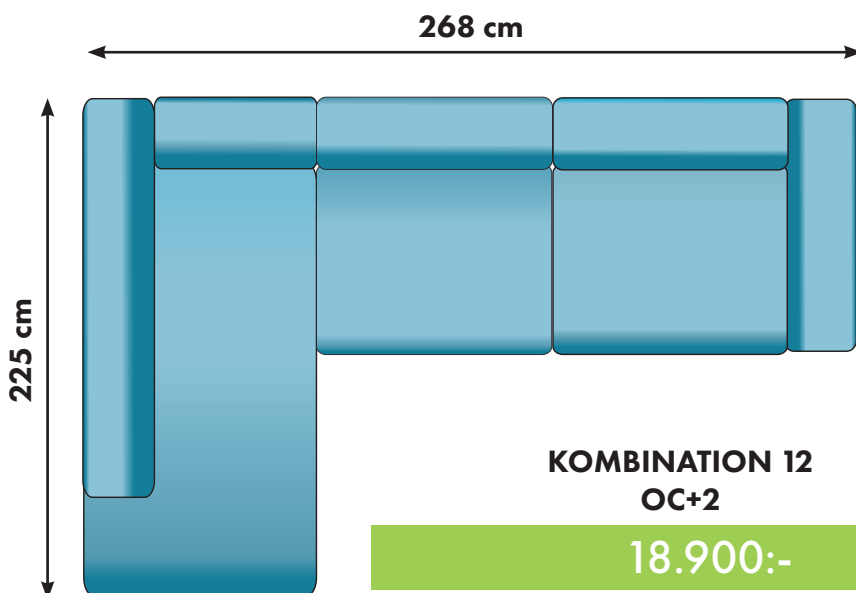

17600:-

20100:-

18.900:-