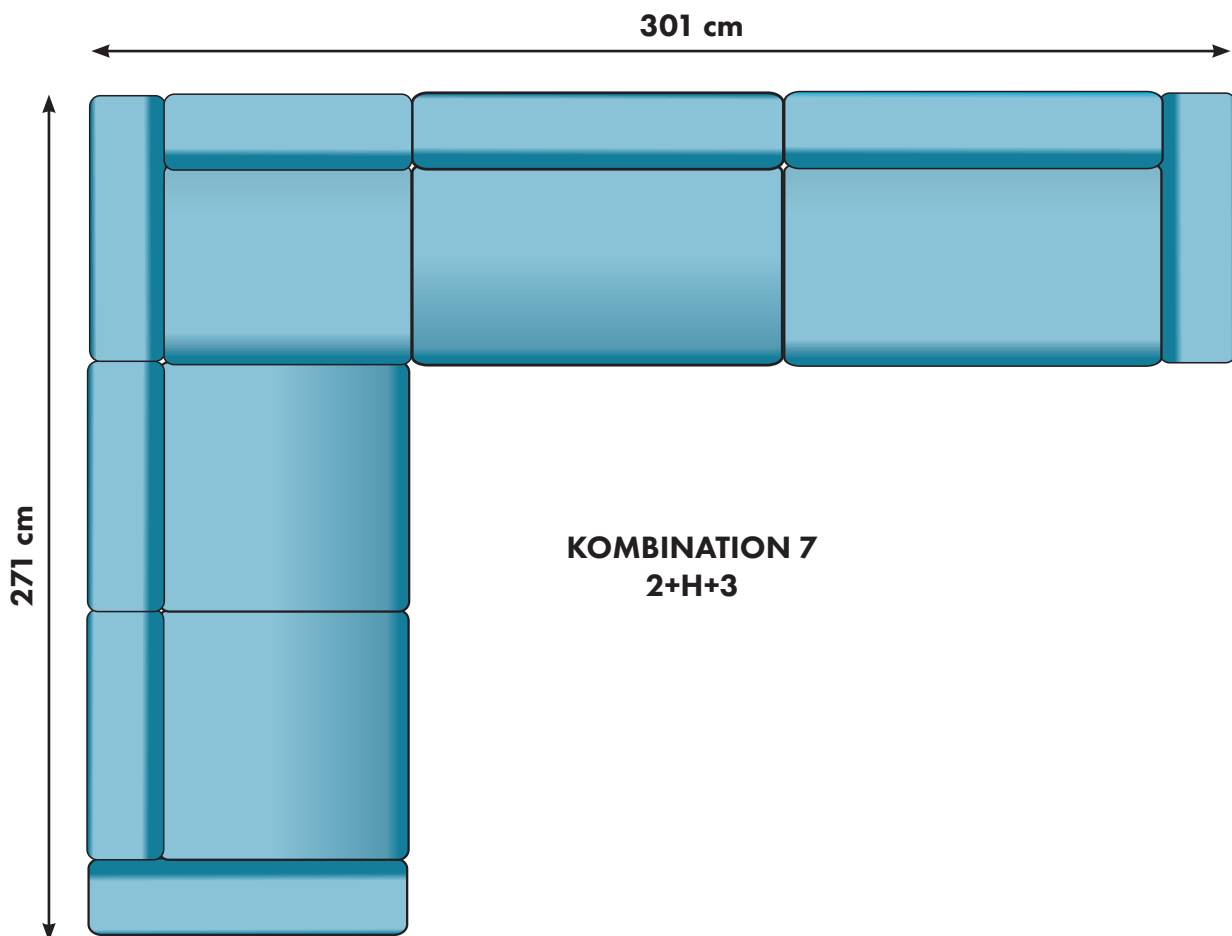

98 cm

SITTDJUP 59 cm

43 cm

87 cm

**PALL**

90/120/150/180 cm

förvaring +900:-

3700:-/4600:-/5000:-/5900:-

**RUND PALL**

Diameter 90 cm

3700:-

10100:-

10100:-

8800:-

8800:-

9000:-

24800:-

26000:-

27400:-

28600:-

24400:-

23200:-

18800:-

17600:-