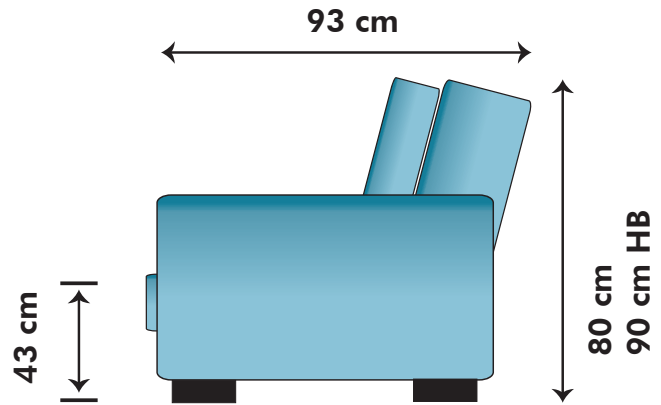

7000:- / 7200:- HB