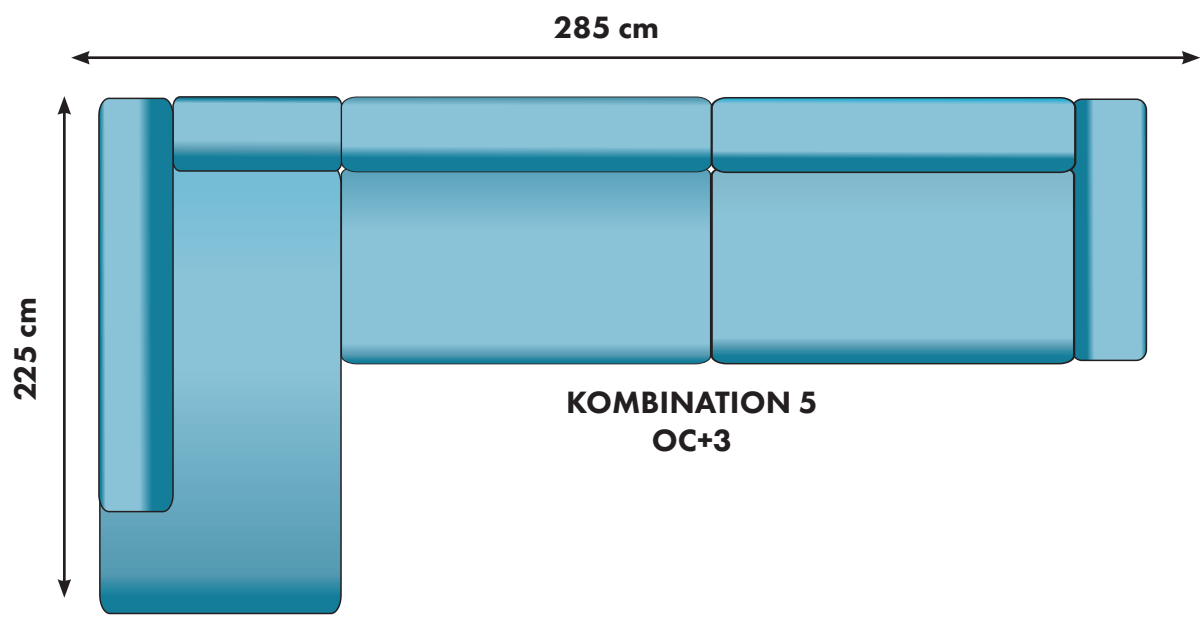

ÖPPET AVSLUT
95 cm

10900:-

DIVAN
89cm

9800:-

DIVAN
89 cm

10100:-

HÖRNDEL VÄNSTER

6600:-

10800:-

11100:-

12400:-

18000:-

25400:-

26600:-

29400:-

30600:-