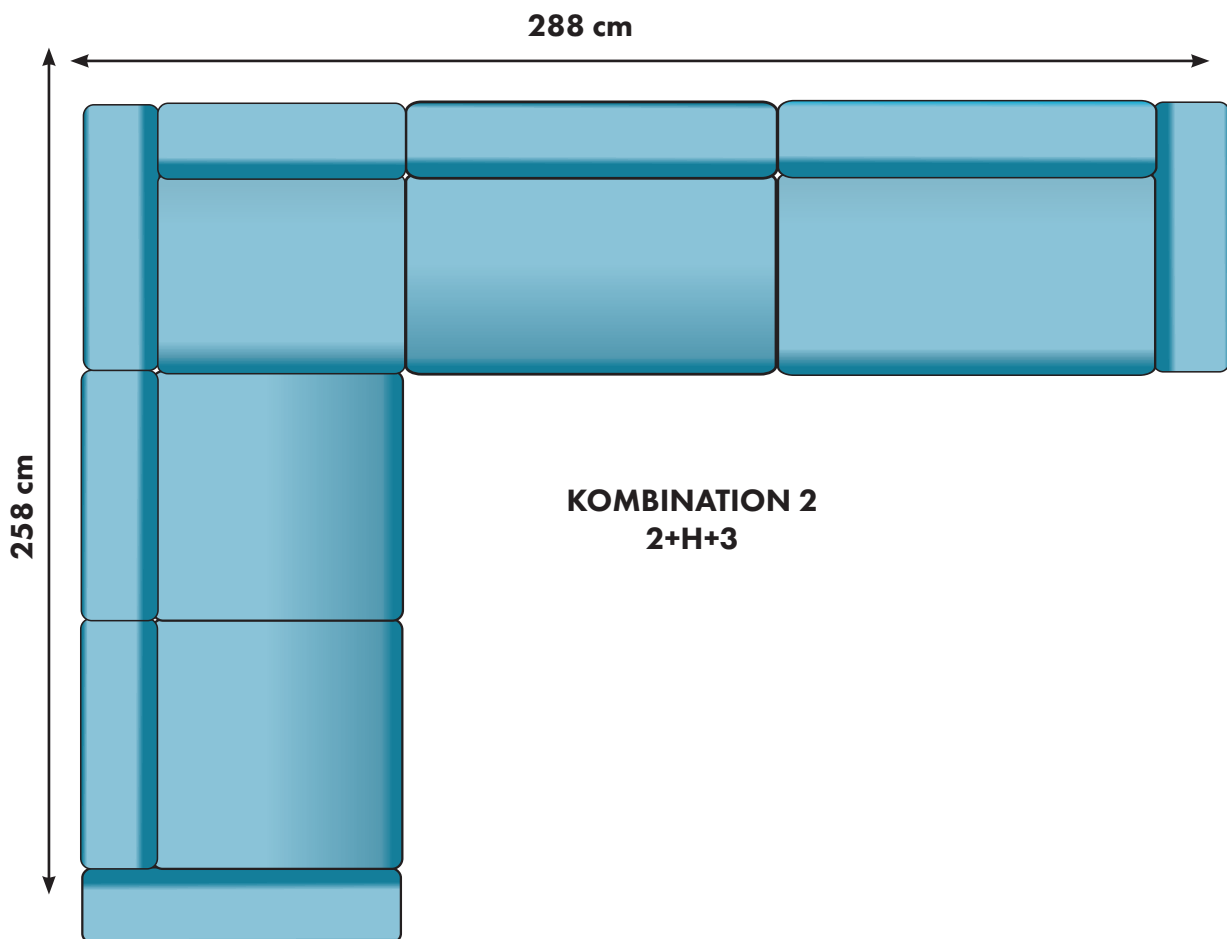

ÖPPET AVSLUT
95 cm

10900:-

DIVAN
89cm

9800:-

DIVAN
89 cm

10100:-

HÖRNDEL VÄNSTER

6600:-

10800:-

11100:-

12400:-

18000:-

25400:-

26600:-

29400:-

30600:-