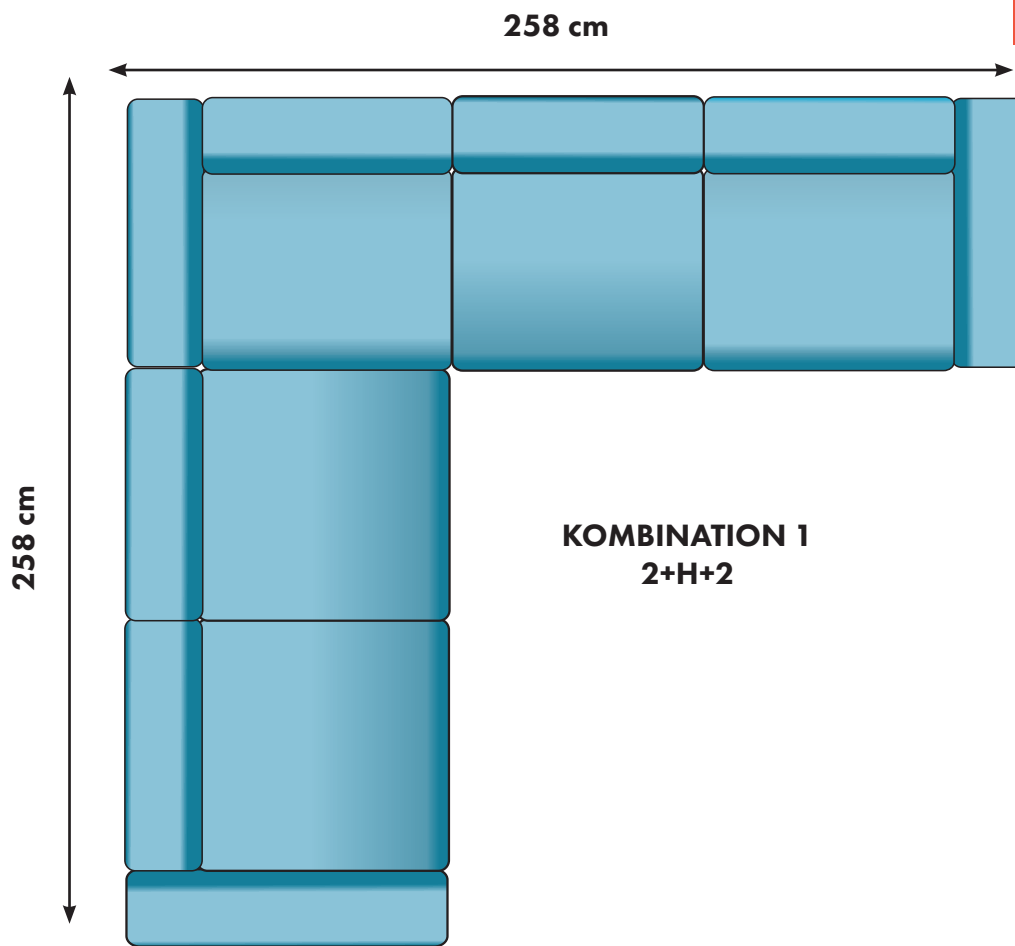

ÖPPET AVSLUT
95 cm

10900:-

DIVAN
89cm

9800:-

DIVAN
89 cm

10100:-

HÖRNDEL VÄNSTER

6600:-

10800:-

11100:-

12400:-

18000:-

25400:-

26600:-

29400:-

30600:-