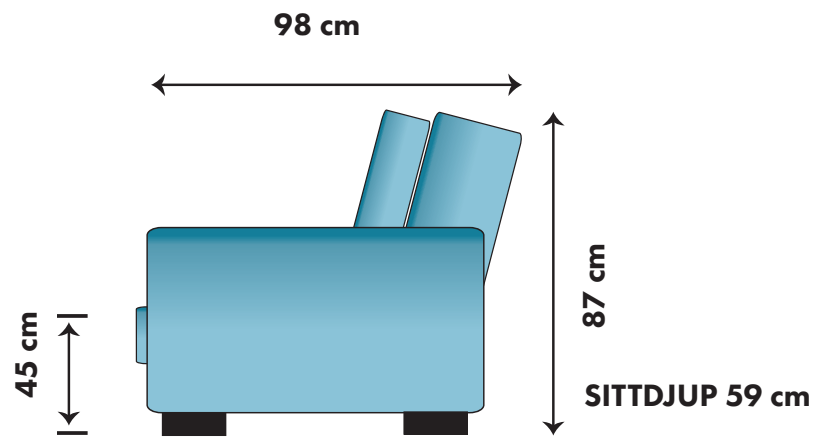

7200:-

8400:-

RUND PALL
Diameter 90 cm

4000:-

PALL
90/120/150/180 cm

3900:-/4900/5300/6300:-

PALL
60 cm

3600:-

ÖPPET AVSLUT
95 cm

10400:-

DIVAN
89cm

9300:-

DIVAN
89 cm

9600:-

HÖRNDEL VÄNSTER

6300:-

10300:-

2-SITS
170 cm

10600:-

3-SITS
200 cm

11800:-

2(120)+2(120)
260 cm

17200:-

24100:-