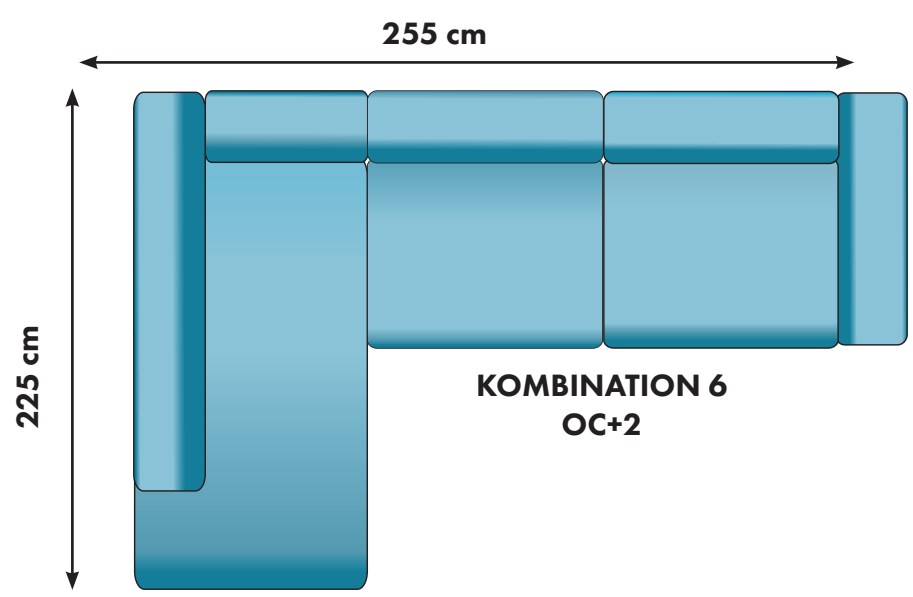

ÖPPET AVSLUT
95 cm

10400:-

DIVAN
89cm

9300:-

DIVAN
89 cm

9600:-

HÖRNDEL VÄNSTER

6300:-

10300:-

2-SITS
170 cm

10600:-

3-SITS
200 cm

11800:-

2(120)+2(120)
260 cm

17200:-

24100:-

25300:-

28000:-

29200:-

20500:-

19300:-