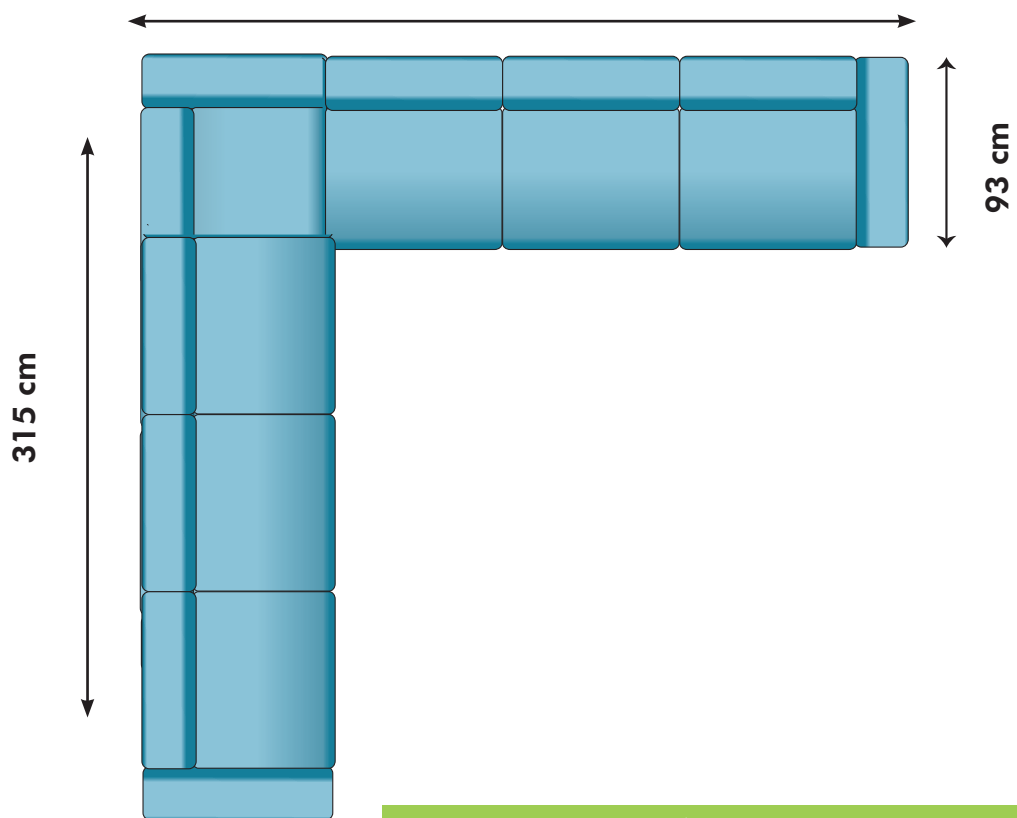

PALL
120 cm

3500:-

26000:- / 26400:- HB

27500:- / 28000:- HB

Kombination 3
390 cm

Kombination 4
325 cm

Kombination 5
385 cm

KOMBINATION 6

D+2

255 cm

15000:- / 15200:- HB

KOMBINATION 7

D+3LC

315 cm

17100:- / 17400:- HB

20100:- / 20400:- HB

KOMBINATION 9
3+H+3

315 cm

23100:- / 23600:- HB