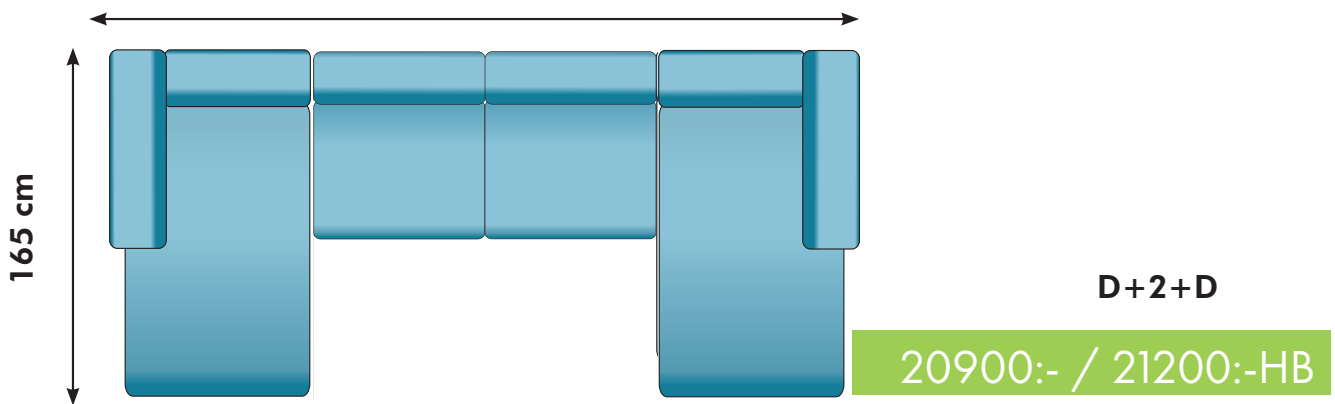

PALL
120 cm

3500:-

26000:- / 26400:- HB

27500:- / 28000:- HB

Kombination 3
390 cm

Kombination 4
325 cm

Kombination 5
385 cm

KOMBINATION 6

D+2

255 cm

15000:- / 15200:- HB

KOMBINATION 7

D+3LC

315 cm

17100:- / 17400:- HB

20100:- / 20400:- HB