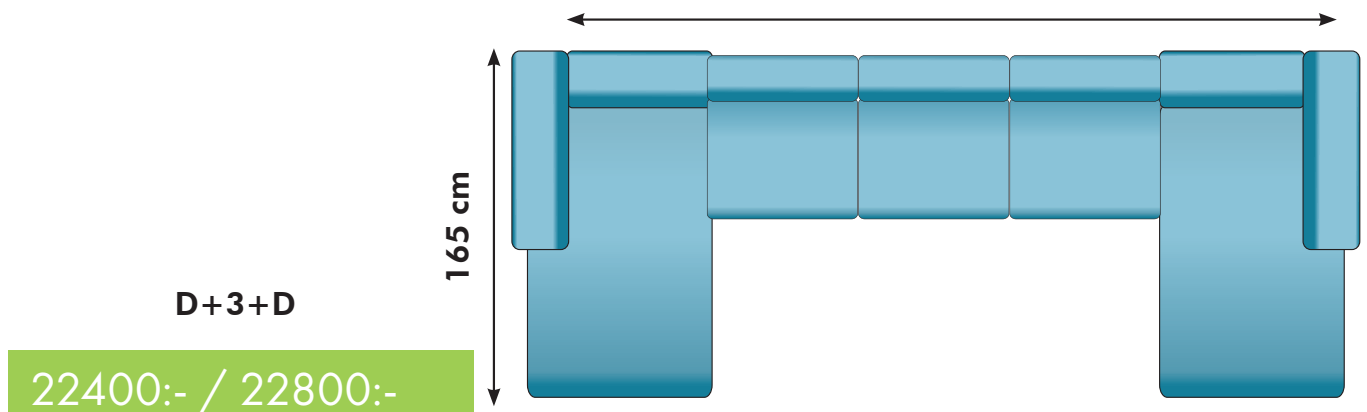

PALL
120 cm

3500:-

26000:- / 26400:- HB

27500:- / 28000:- HB

Kombination 3
390 cm

Kombination 4
325 cm

Kombination 5
385 cm

KOMBINATION 6