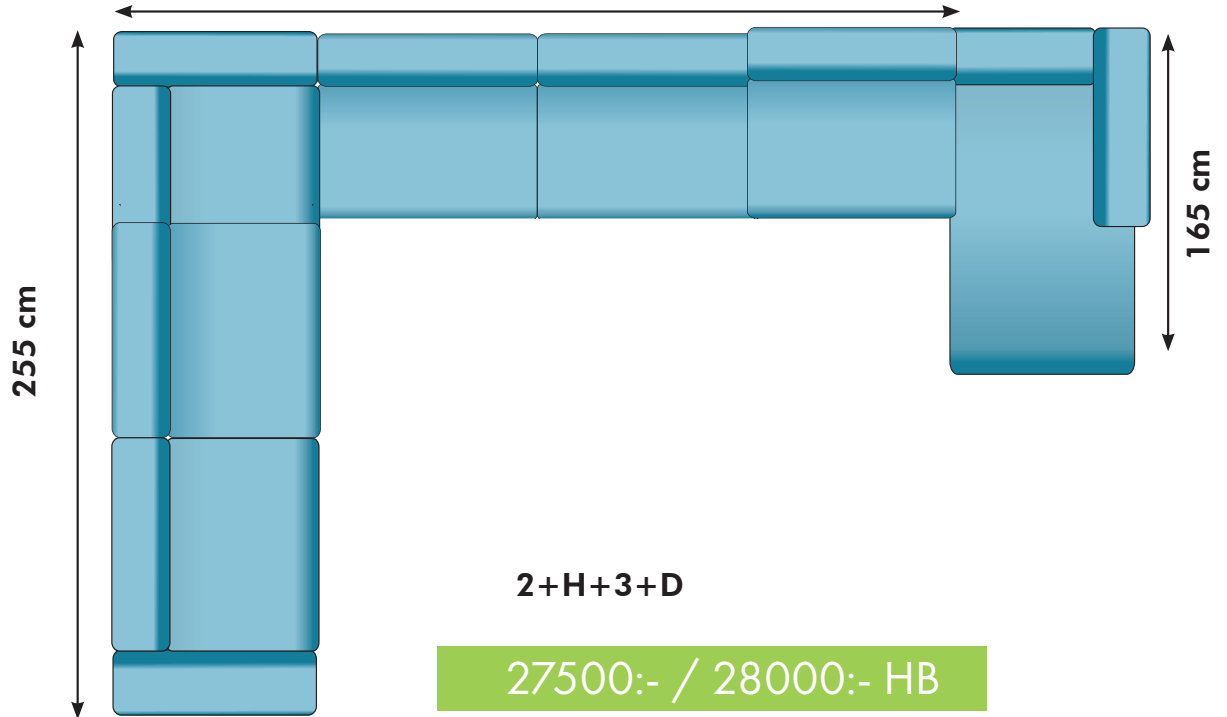

PALL
120 cm

3500:-

26000:- / 26400:- HB

27500:- / 28000:- HB

Kombination 3
390 cm

Kombination 4
325 cm

Kombination 5
385 cm

KOMBINATION 6

D+2

255 cm

15000:- / 15200:- HB

KOMBINATION 7

D+3LC

315 cm

17100:- / 17400:- HB

20100:- / 20400:- HB