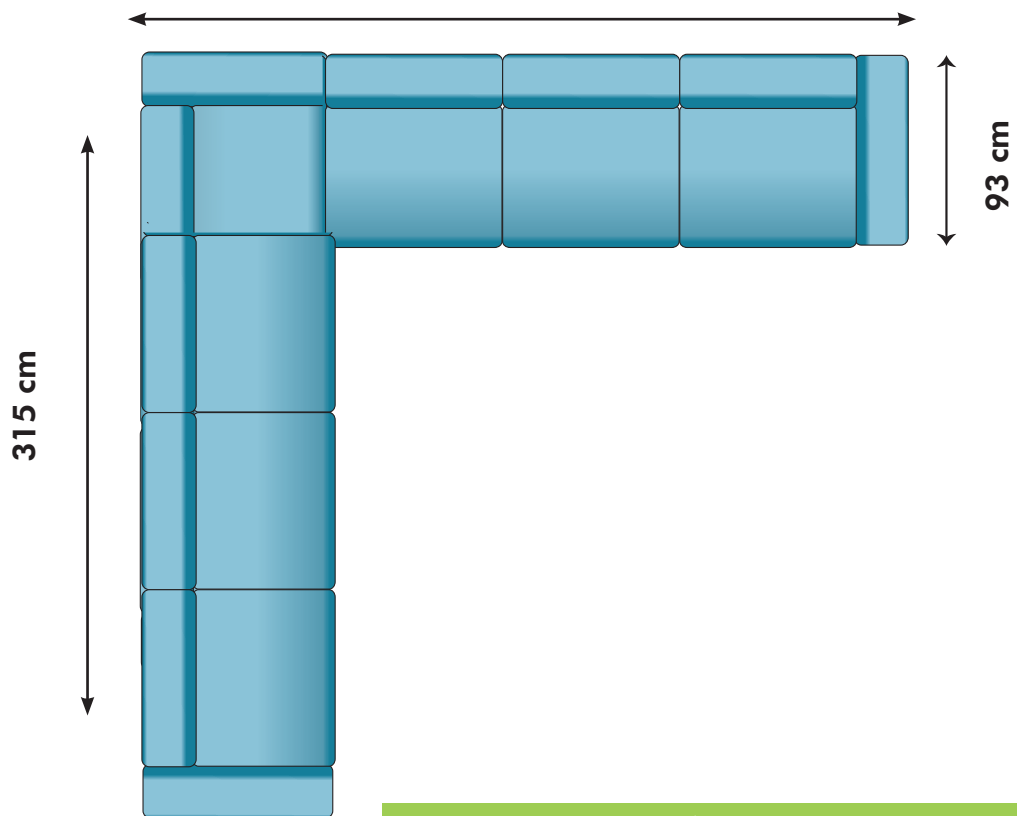

D+2

255 cm

14200:- / 14400:- HB

KOMBINATION 7

D+3LC

315 cm

16200:- / 16500 :- HB

19000:- / 19300 :-HB

KOMBINATION 9
3+H+3
315 cm

22000:- / 22300:- HB