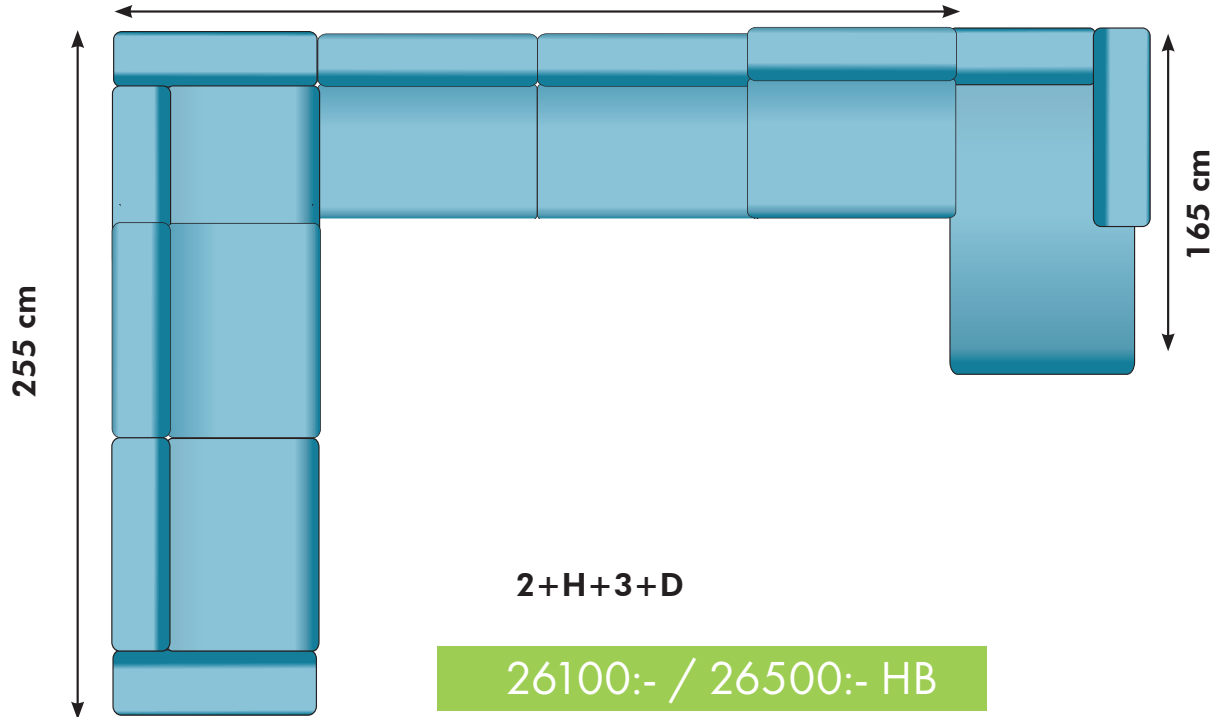

PALL
102 cm

3200:-

PALL
120 cm

3300:-

24600:- / 25000:- HB

26100:- / 26500:- HB

Kombination 3
390 cm

2+H+3+D

26100:- / 26500:- HB

Kombination 4
325 cm

D+2+D

19800:- / 20100:- HB

Kombination 5
385 cm

D+3+D

21300:- / 21600:- HB

KOMBINATION 6

D+2

255 cm

14200:- / 14400:- HB

KOMBINATION 7

D+3LC

315 cm

16200:- / 16500 :- HB

19000:- / 19300 :-HB